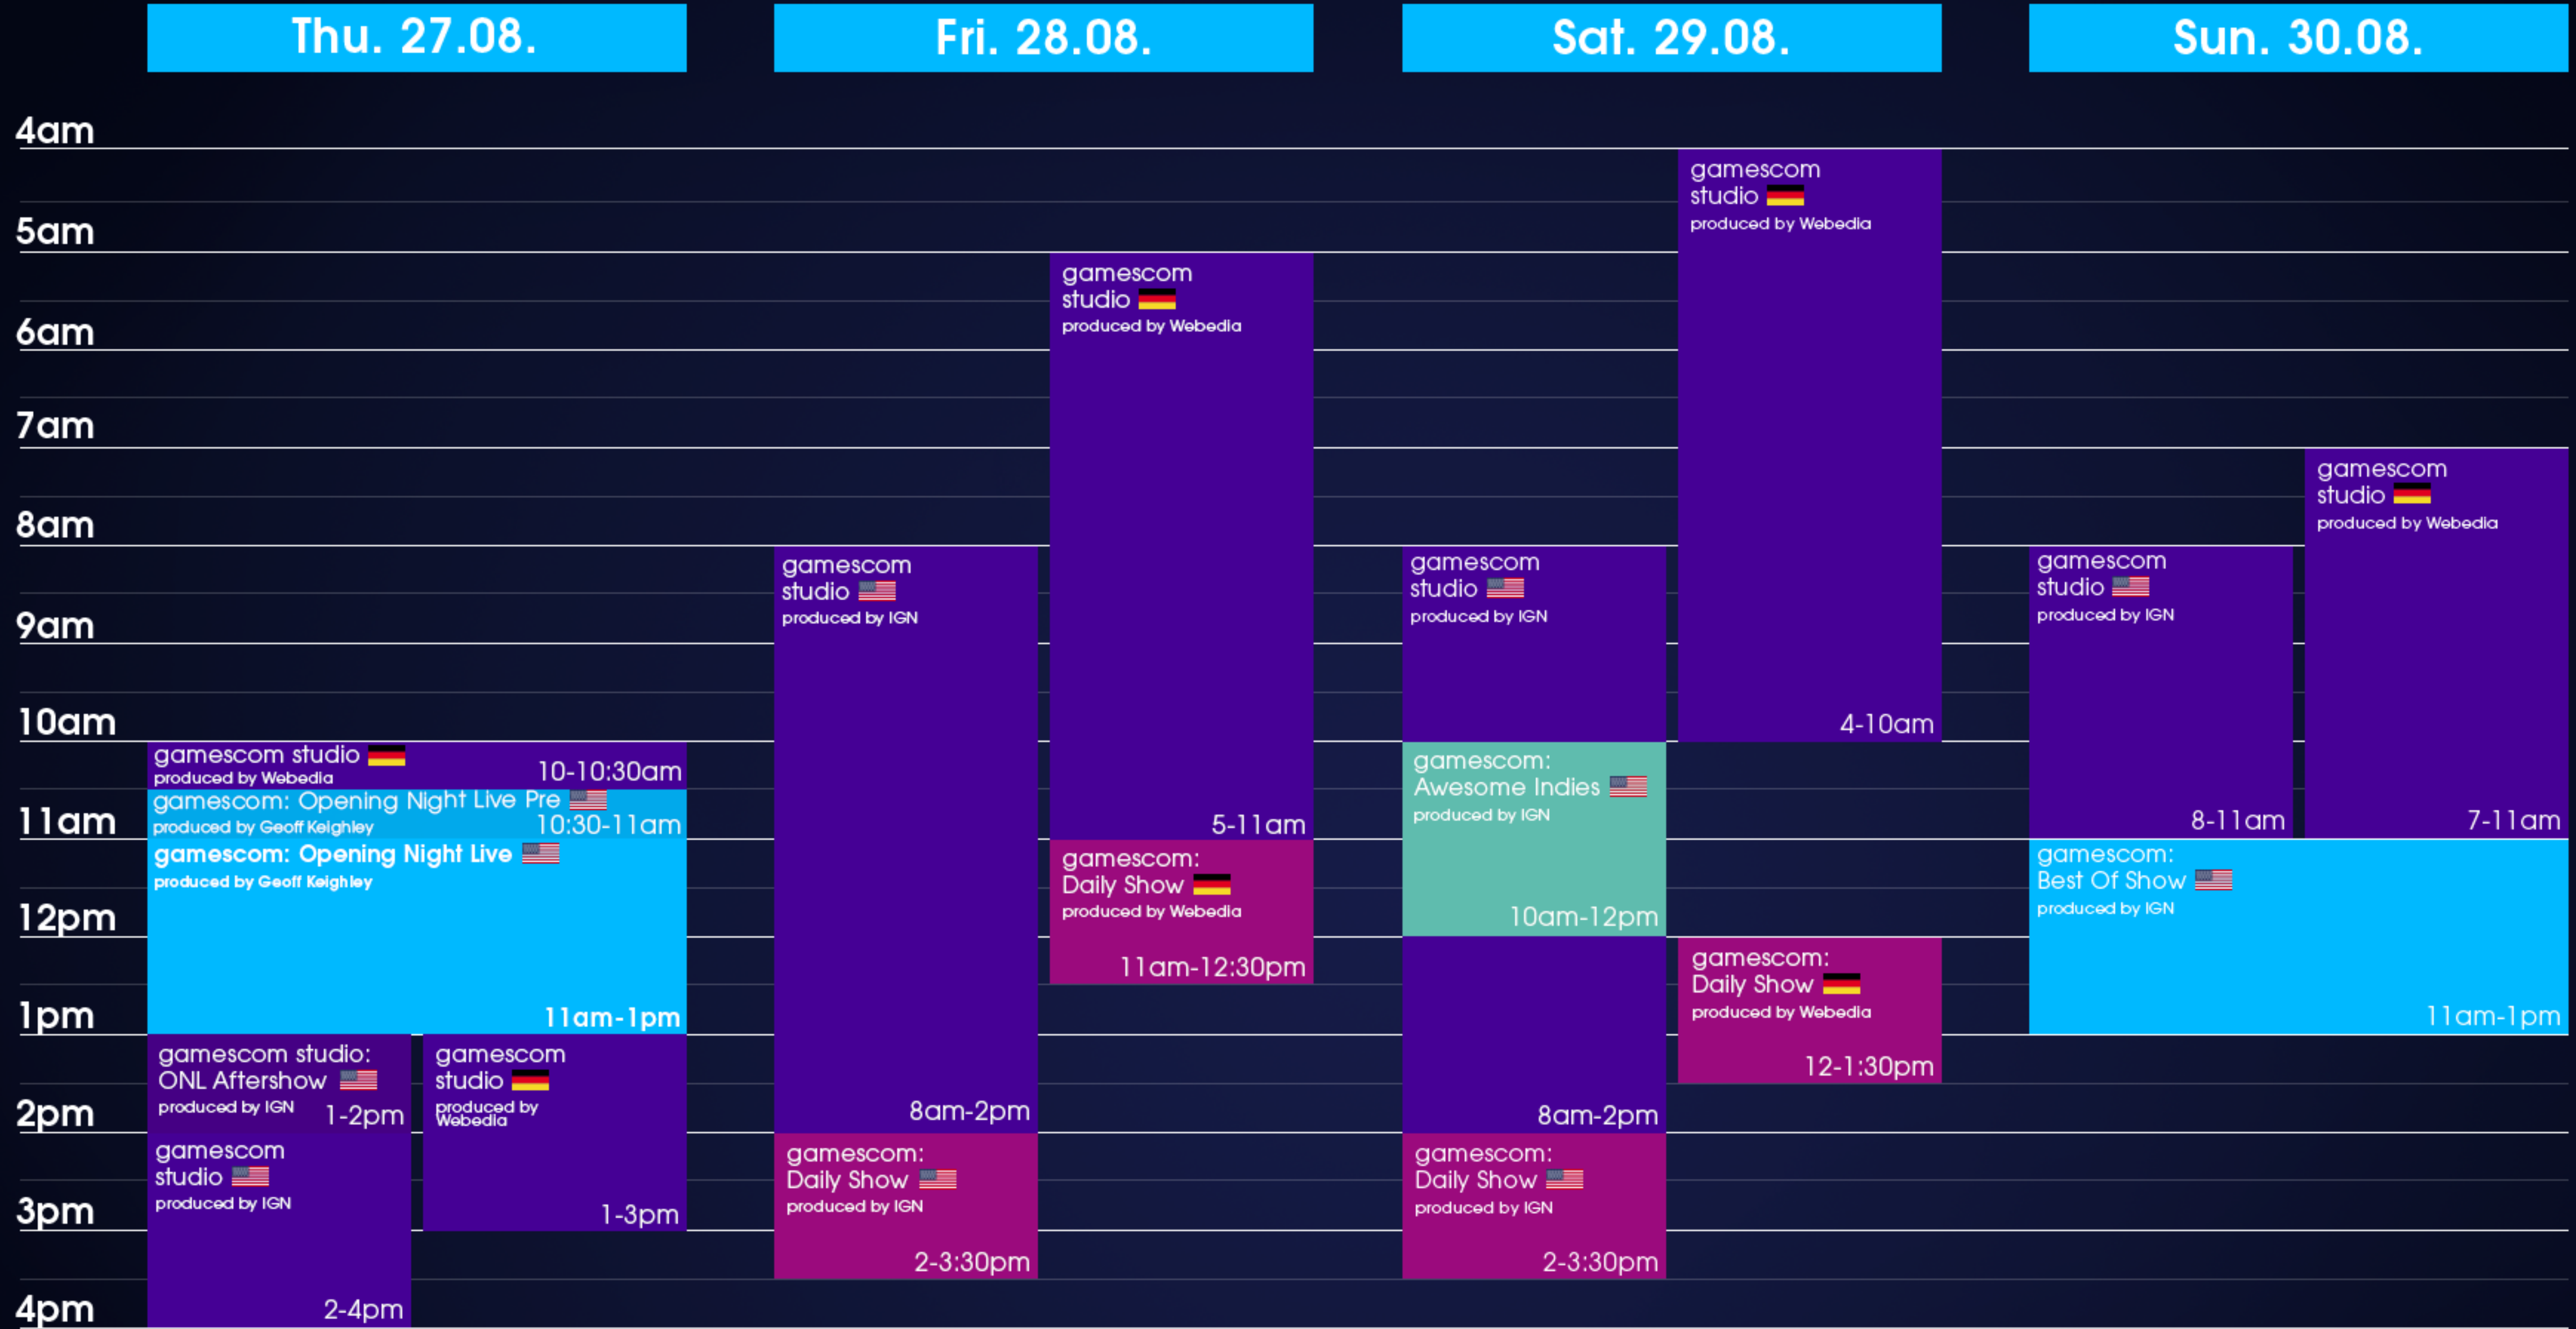

gamescom program 2020* – PST

* Dependent on final content, the runtime of individual shows might vary