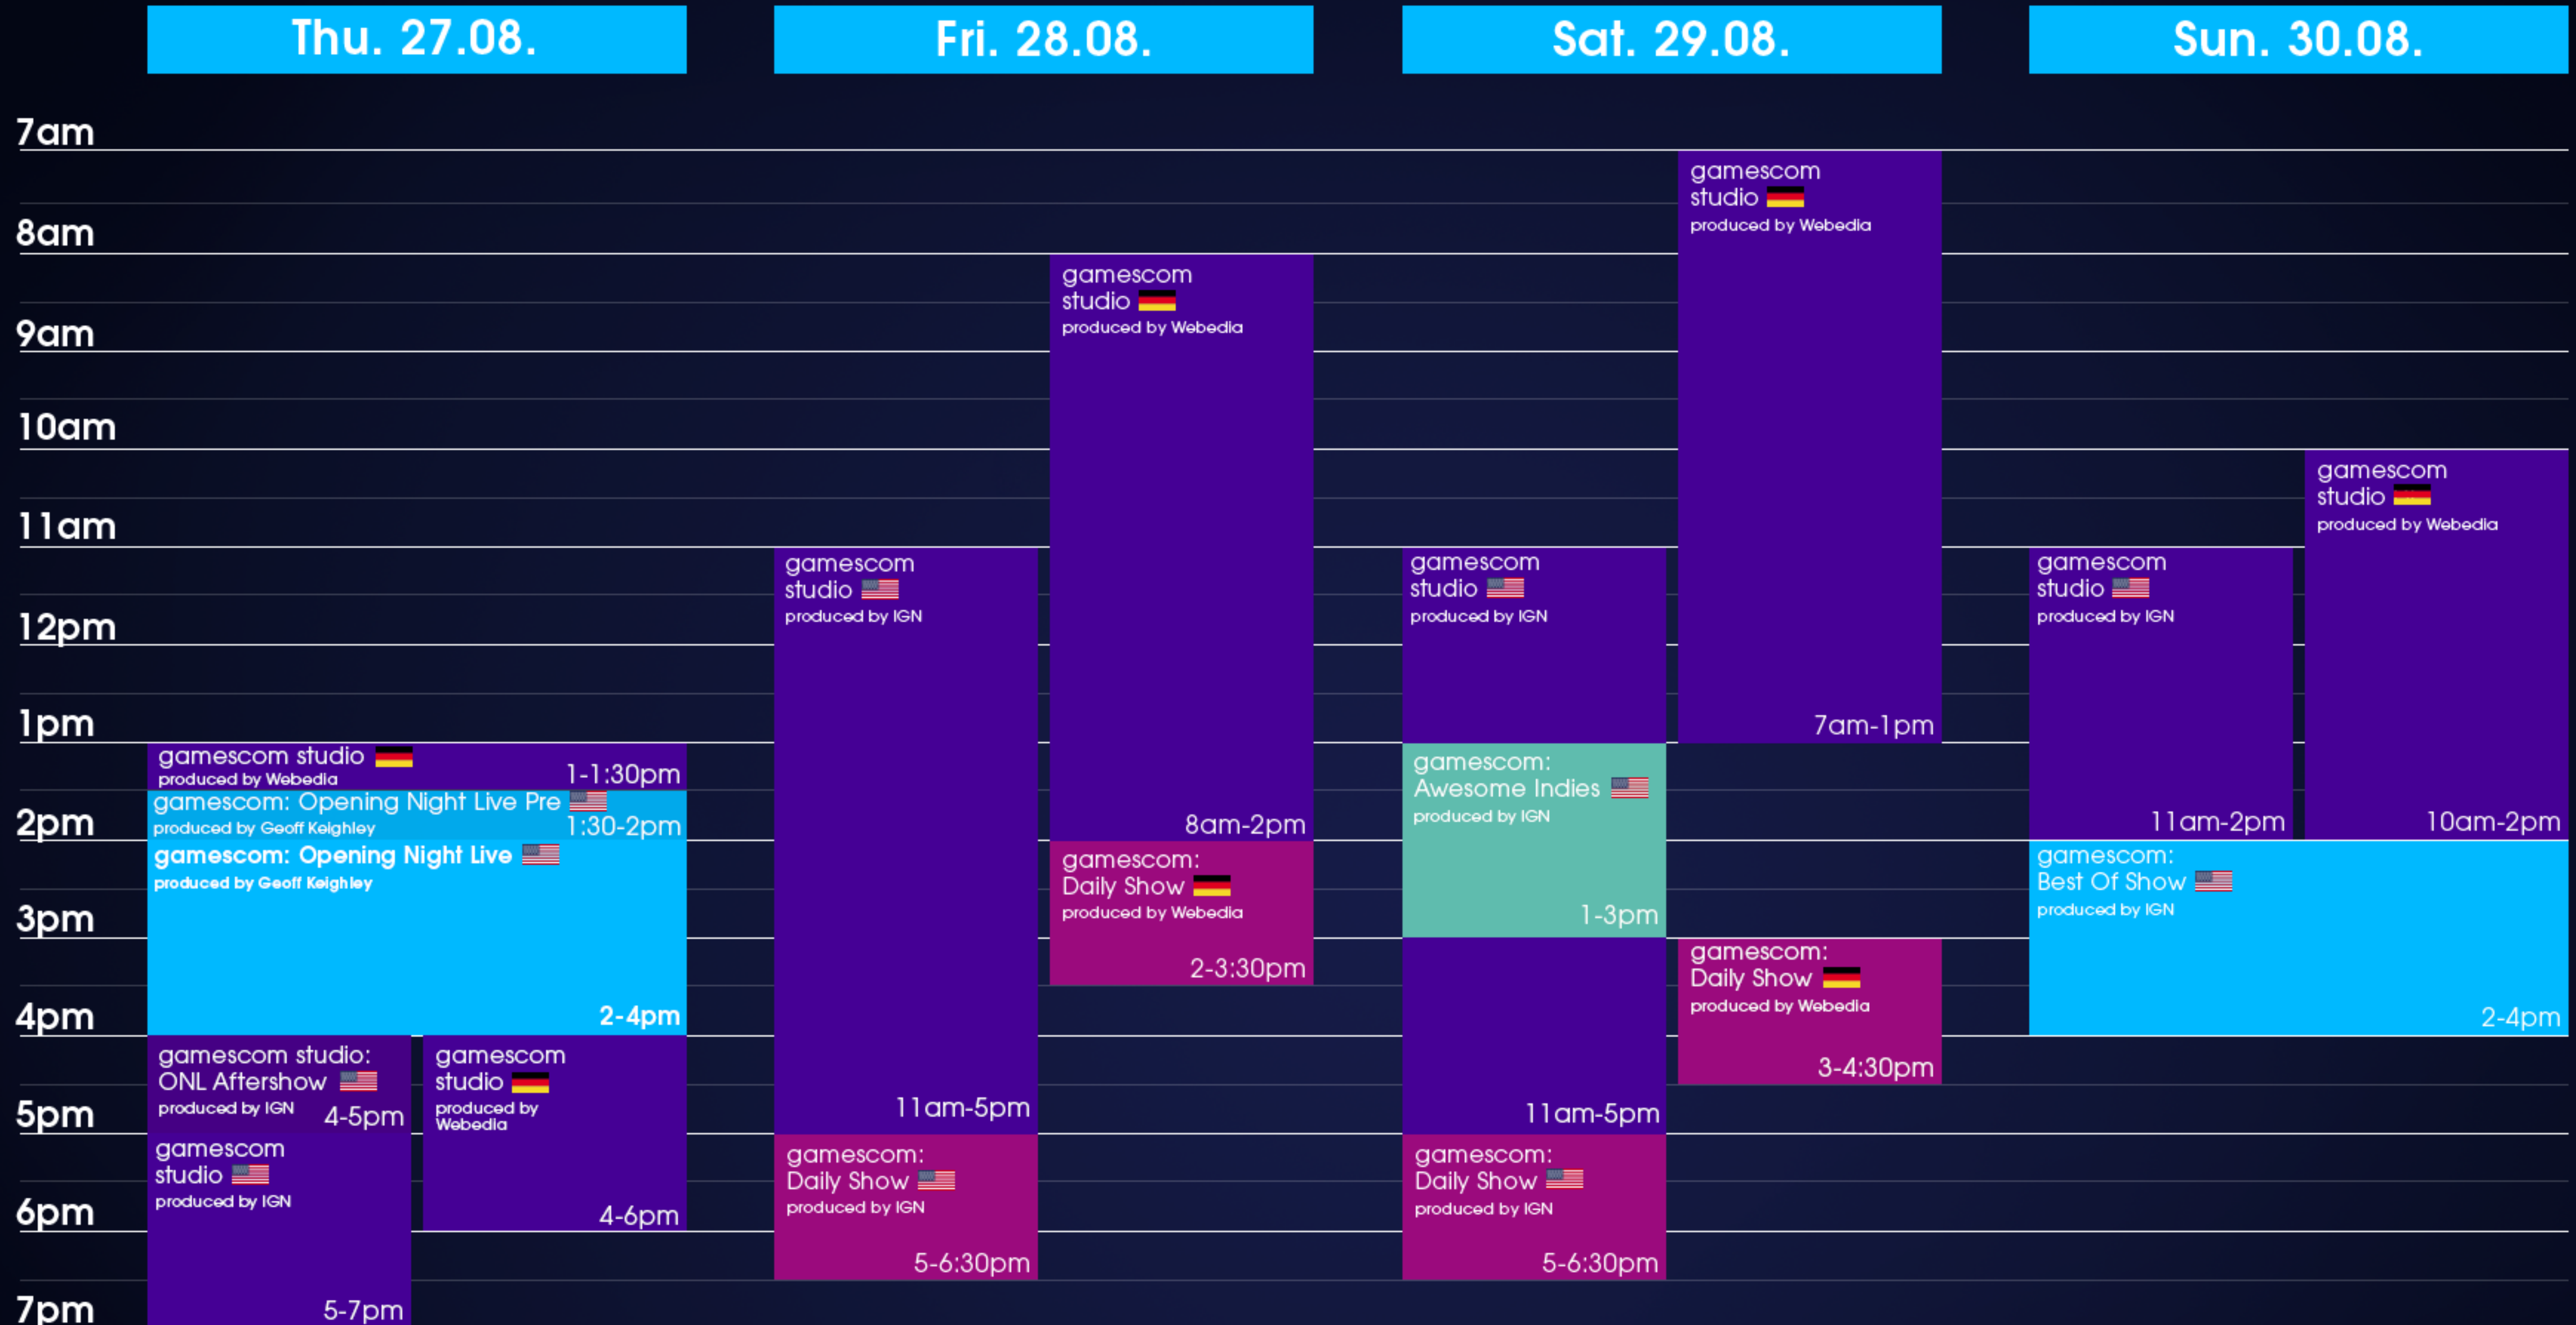

gamescom program 2020* – EST

* Dependent on final content, the runtime of individual shows might vary